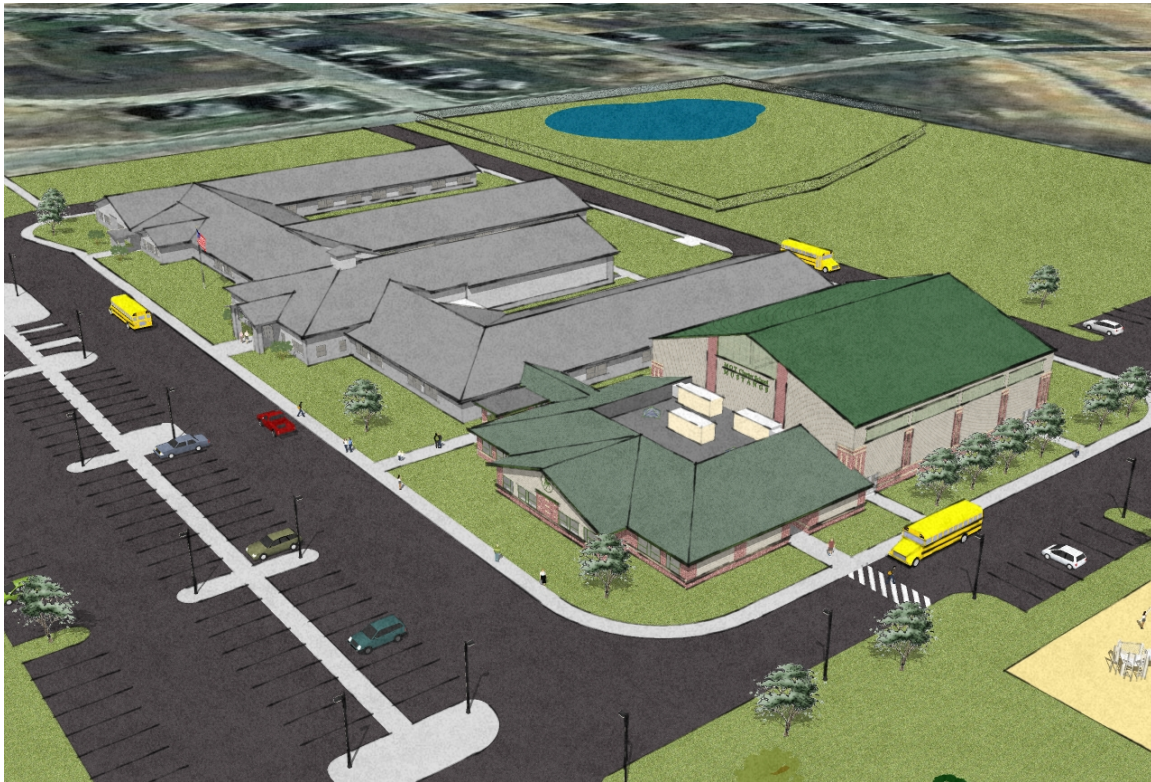

FOR IMMEDIATE RELEASE

R G ARCHITECTS SELECTED BY MOT CHARTER SCHOOL

Odessa, DE. - 14 October 2009 - R G Architects have been selected by MOT Charter School to provide professional design services for a major addition.

R G Architects, and their team of consultants, will assist MOT Charter in planning a 19,000 square foot addition to the existing building on Levels Road in Middletown. The addition will be comprised of a full size gymnasium, with seating for 690, two team rooms, and translucent windows on all sides for energy efficient day lighting. In addition, the plans call for a large lobby area outside of the gymnasium that will feature a concession stand, skylights, and will serve as a gathering space for students, families, and those attending sporting functions. Adjacent to the lobby shall be a new library with large open windows providing natural light.

The design phase of the project is scheduled to begin immediately. No firm date has been given for construction to begin.

RGA is an Architectural firm located in historic Odessa, Delaware. For further information, please call 302-376-8100, or visit www.rgarchitects.net.

Conceptual Rendering of Addition